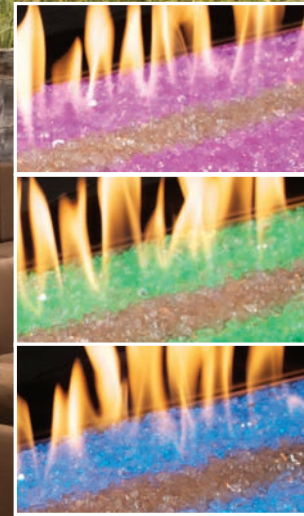

Multi-color LED Lighting System

OUTDOOR LINEAR FIREPLACE SPECIFICATIONS

Outdoor Linear Fireplace includes two metal studs and noncombustible backer board. Additional materials may be required for installation.

Model	Framing Height	Framing Width	Framing Depth
OLL48FP	40 13/16	52	19 1/16
OLL48SP	40 13/16	52	22 5/16
OLL60FP	31	64	19 1/8
OLL60SP	31	64	22 1/2

Model	A	B	C	D	E	F	G	H	I	J	K	L	M	N	O	P	Q
OLL48FP	24 5/16	51 3/4	19 1/16	16 3/16	48	19	51 3/4	6 1/2	N/A	N/A	2 9/16	5 3/16	13 21/32	3 1/2	47 3/8	N/A	6 11/16
OLL48SP	24 5/16	51 3/4	22 5/16	16 3/16	48	22 9/32	51 3/4	6 1/2	N/A	N/A	2 9/16	5 3/16	N/A	3 1/2	47 3/8	N/A	6 11/16
OLL60FP	24 1/2	63 3/4	19 1/8	16 3/16	60	19	60	6 1/2	N/A	N/A	2 9/16	5 3/16	13 21/32	3 1/2	59 3/8	N/A	6 11/16
OLL60SP	24 1/2	63 3/4	22 1/2	16 3/16	60	23 7/8	60	6 1/2	N/A	N/A	2 9/16	5 3/16	N/A	3 1/2	59 3/8	N/A	6 11/16