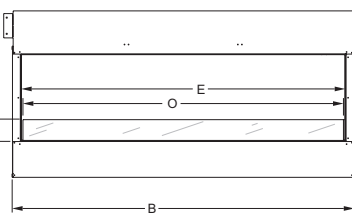

Single-Sided 60-inch Fireplace