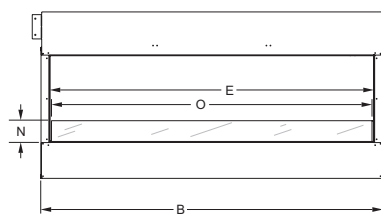

Model	A	B	C	D	E	F	G	H	I	J	K	L	M	N	O	P	Q
OLL48FP	24 5/16	51 3/4	19 1/16	16 3/16	48	19	51 3/4	6 1/2	N/A	N/A	2 9/16	5 3/16	13 21/32	3 1/2	47 3/8	N/A	6 11/16
OLL48SP	24 5/16	51 3/4	22 5/16	16 3/16	48	22 9/32	51 3/4	6 1/2	N/A	N/A	2 9/16	5 3/16	N/A	3 1/2	47 3/8	N/A	6 11/16
OLL60FP	24 1/2	63 3/4	19 1/8	16 3/16	60	19	60	6 1/2	N/A	N/A	2 9/16	5 3/16	13 21/32	3 1/2	59 3/8	N/A	6 11/16
OLL60SP	24 1/2	63 3/4	22 1/2	16 3/16	60	23 7/8	60	6 1/2	N/A	N/A	2 9/16	5 3/16	N/A	3 1/2	59 3/8	N/A	6 11/16

Single-Sided 48-inch Fireplace

Single-Sided 60-inch Fireplace

See-Through 48-inch Fireplace

See-Through 60-inch Fireplace

Empire is committed to continuous product improvement; specifications are subject to change without notice. Dimensions in this brochure are approximate; read and follow the framing dimensions in the owners manual supplied with your Empire product. Flame size, shape, and color will vary from photos. Refer to your manual for complete installation and safety information.