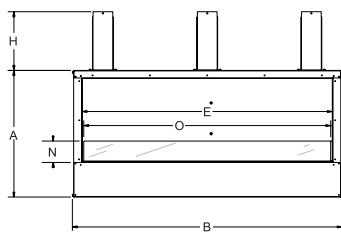

OUTDOOR LINEAR FIREPLACE SPECIFICATIONS

Outdoor Linear Fireplace includes two metal studs and noncombustible backer board. Additional materials may be required for installation.

Model	Framing Height	Framing Width	Framing Depth
OLL48FP	40 13/16	52	19 1/16
OLL48SP	40 13/16	52	22 5/16
OLL60FP	31	64	19 1/8
OLL60SP	31	64	22 1/2

Single-Sided 48-inch Fireplace

Single-Sided 60-inch Fireplace

See-Through 48-inch Fireplace

See-Through 60-inch Fireplace

Empire is committed to continuous product improvement; specifications are subject to change without notice. Dimensions in this brochure are approximate; read and follow the framing dimensions in the owners manual supplied with your Empire product. Flame size, shape, and color will vary from photos. Refer to your manual for complete installation and safety information.