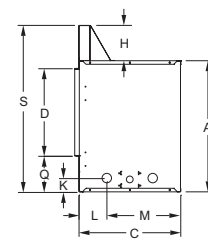

See-Through 48-inch Fireplace