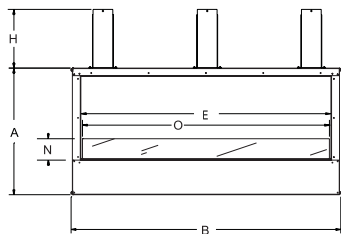

Single-Sided 48-inch Fireplace