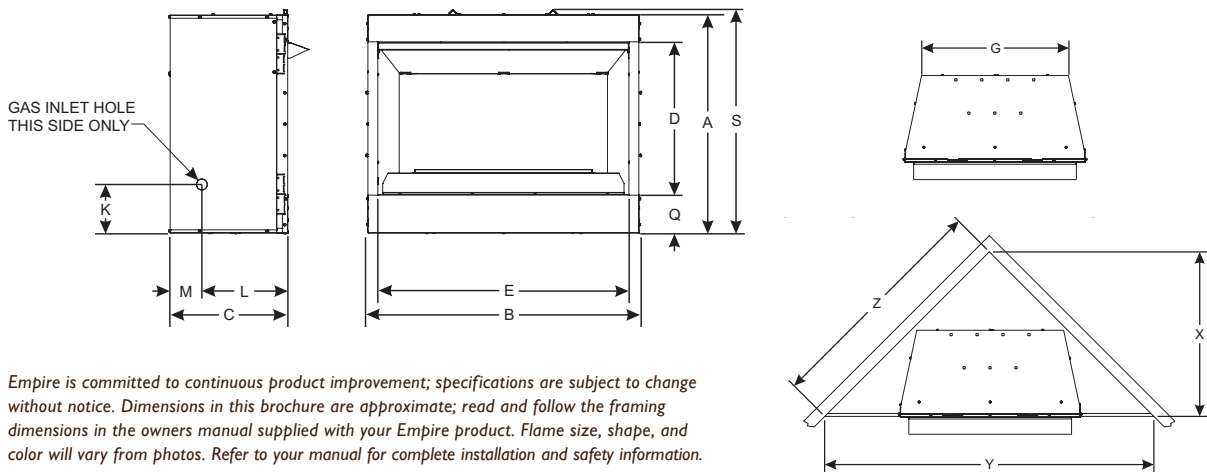

OUTDOOR FIREPLACE SPECIFICATIONS

Outdoor Fireplace includes two metal studs and noncombustible backer board. Additional materials may be required for installation.

Model	Framing Height			Framing Width			Framing Depth		
OP36FP	36			41			19 1/4		
OP42FP	36			45			19 1/4		

Model	A	B	C	D	E	G	K	L	M	Q	S	X	Y	Z
OP36FP	35 1/16	40	19	24 1/4	36	31 7/8	2 7/8	10 3/8	8 9/16	6 3/16	35 3/16	34 11/16	69 5/16	49 1/16
OP42FP	35 1/16	44	19	24 1/4	40	35 7/8	2 7/8	10 3/8	8 9/16	6 3/16	35 3/16	36 3/4	73 5/16	51 15/16

Carol Rose Coastal Collection
36-inch Outdoor Stainless Steel
Traditional Premium Fireplace
with 24-inch Outdoor Wildwood
Refractory Log Set in a custom
surround