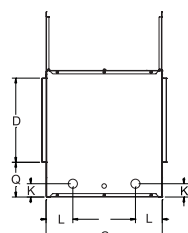

OUTDOOR LINEAR FIREPLACE SPECIFICATIONS

Outdoor Linear Fireplace includes two metal studs and noncombustible backer board. Additional materials may be required for installation.

Model	Framing Height	Framing Width	Framing Depth
OLL48FP	40 13/16	52	19 1/16
OLL48SP	40 13/16	52	22 5/16
OLL60FP	31	64	19 1/8
OLL60SP	31	64	22 1/2

Model	A	B	C	D	E	F	G	H	I	J	K	L	M	N	O	P	Q
OLL48FP	24 5/16	51 3/4	19 1/16	16 3/16	48	19	51 3/4	6 1/2	N/A	N/A	2 9/16	5 3/16	13 21/32	3 1/2	47 3/8	N/A	6 11/16
OLL48SP	24 5/16	51 3/4	22 5/16	16 3/16	48	22 9/32	51 3/4	6 1/2	N/A	N/A	2 9/16	5 3/16	N/A	3 1/2	47 3/8	N/A	6 11/16
OLL60FP	24 1/2	63 3/4	19 1/8	16 3/16	60	19	60	6 1/2	N/A	N/A	2 9/16	5 3/16	13 21/32	3 1/2	59 3/8	N/A	6 11/16
OLL60SP	24 1/2	63 3/4	22 1/2	16 3/16	60	23 7/8	60	6 1/2	N/A	N/A	2 9/16	5 3/16	N/A	3 1/2	59 3/8	N/A	6 11/16

Single-Sided 48-inch Fireplace

Single-Sided 60-inch Fireplace

See-Through 48-inch Fireplace

See-Through 60-inch Fireplace

Empire is committed to continuous product improvement; specifications are subject to change without notice. Dimensions in this brochure are approximate; read and follow the framing dimensions in the owners manual supplied with your Empire product. Flame size, shape, and color will vary from photos. Refer to your manual for complete installation and safety information.