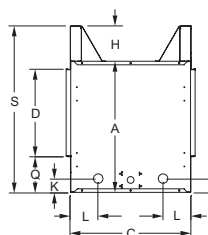

Model	A	B	C	D	E	F	G	H	I	J	K	L	M	N	O	P	Q
OLL48FP	24 5/16	51 3/4	19 1/16	16 3/16	48	19	51 3/4	6 1/2	N/A	N/A	2 9/16	5 3/16	13 21/32	3 1/2	47 3/8	N/A	6 11/16
OLL48SP	24 5/16	51 3/4	22 5/16	16 3/16	48	22 9/32	51 3/4	6 1/2	N/A	N/A	2 9/16	5 3/16	N/A	3 1/2	47 3/8	N/A	6 11/16
OLL60FP	24 1/2	63 3/4	19 1/8	16 3/16	60	19	60	6 1/2	N/A	N/A	2 9/16	5 3/16	13 21/32	3 1/2	59 3/8	N/A	6 11/16
OLL60SP	24 1/2	63 3/4	22 1/2	16 3/16	60	23 7/8	60	6 1/2	N/A	N/A	2 9/16	5 3/16	N/A	3 1/2	59 3/8	N/A	6 11/16

Single-Sided 48-inch Fireplace

Single-Sided 60-inch Fireplace

See-Through 48-inch Fireplace

See-Through 60-inch Fireplace

Empire is committed to continuous product improvement; specifications are subject to change without notice. Dimensions in this brochure are approximate; read and follow the framing dimensions in the owners manual supplied with your Empire product. Flame size, shape, and color will vary from photos. Refer to your manual for complete installation and safety information.